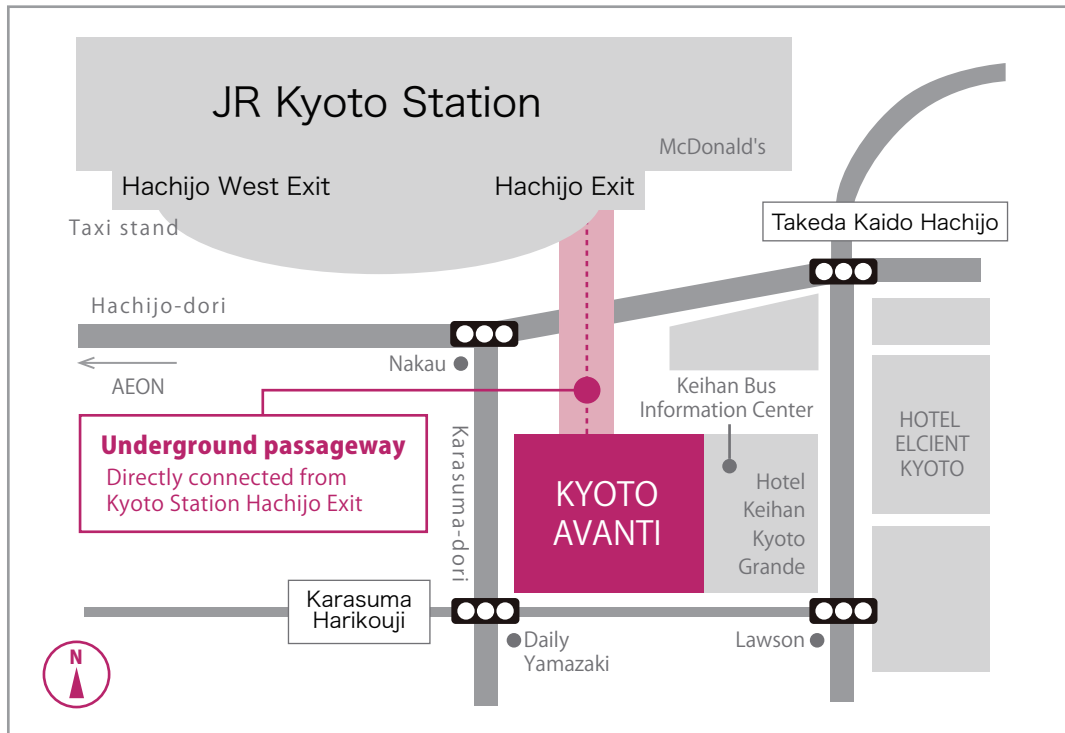

Map from Kyoto Station Hachijo Exit to Kyoto Avanti

Kyoto Avanti building 1st floor / Floor map(KYOTO AVANTI 1F)

About check-in

On the day of check-in, please come to the “Rakuryuan Check-in Counter” on the 1st floor of “Kyoto Avanti” (in front of Kyoto Station Hachijoguchi). Please note that you cannot enter the machiya even if you go directly to the inn.

Rakuryuan Check-in Counter

31 Higashikujo Nishisannochō, Minami Ward, Kyoto, 601-8003

1st floor in the Kyoto Avanti building (Next to Tully's Coffee)

It is a brown building right in front of Kyoto station Hachijo exit.