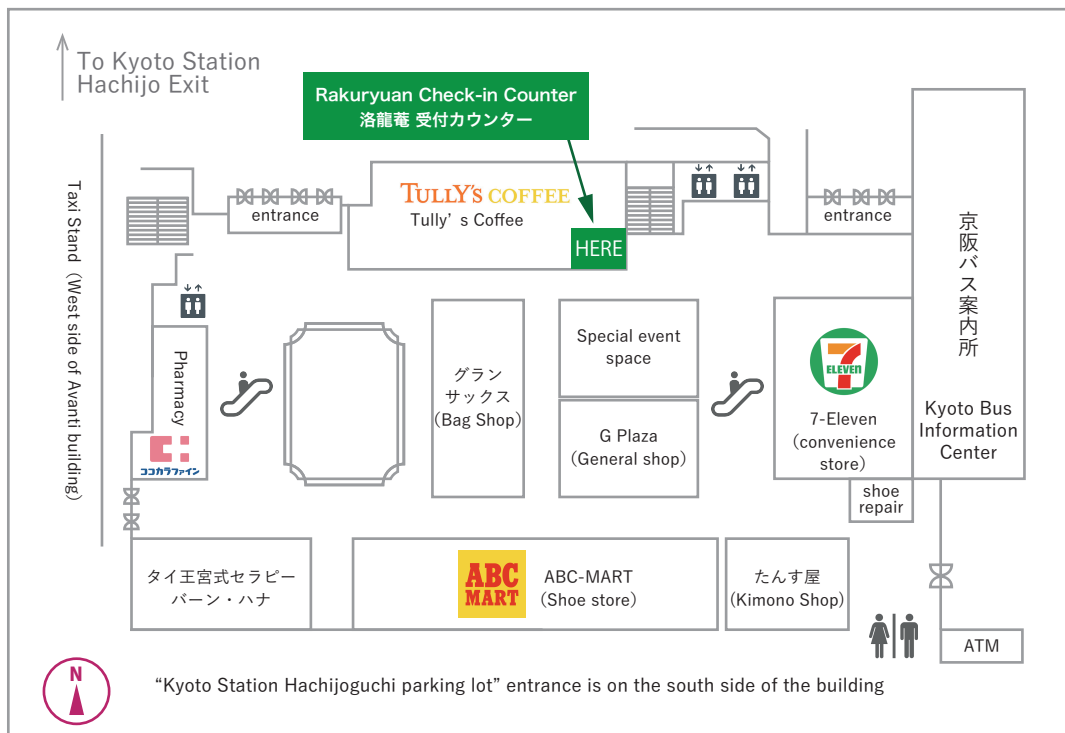

Map from Kyoto Station Hachijo Exit to Kyoto Avanti

Kyoto Avanti building 1st floor / Floor map(KYOTO AVANTI 1F)

About check-in

On the day of check-in, please come to the “Rakuryuan Check-in Counter” on the 1st floor of “Kyoto Avanti” (in front of Kyoto Station Hachijoguchi). Please note that you cannot enter the machiya even if you go directly to the inn.

Rakuryuan Check-in Counter

31 Higashikujo Nishisannochō, Minami Ward, Kyoto, 601-8003

1st floor in the Kyoto Avanti building (Next to Tully's Coffee)

It is a brown building right in front of Kyoto station Hachijo exit.